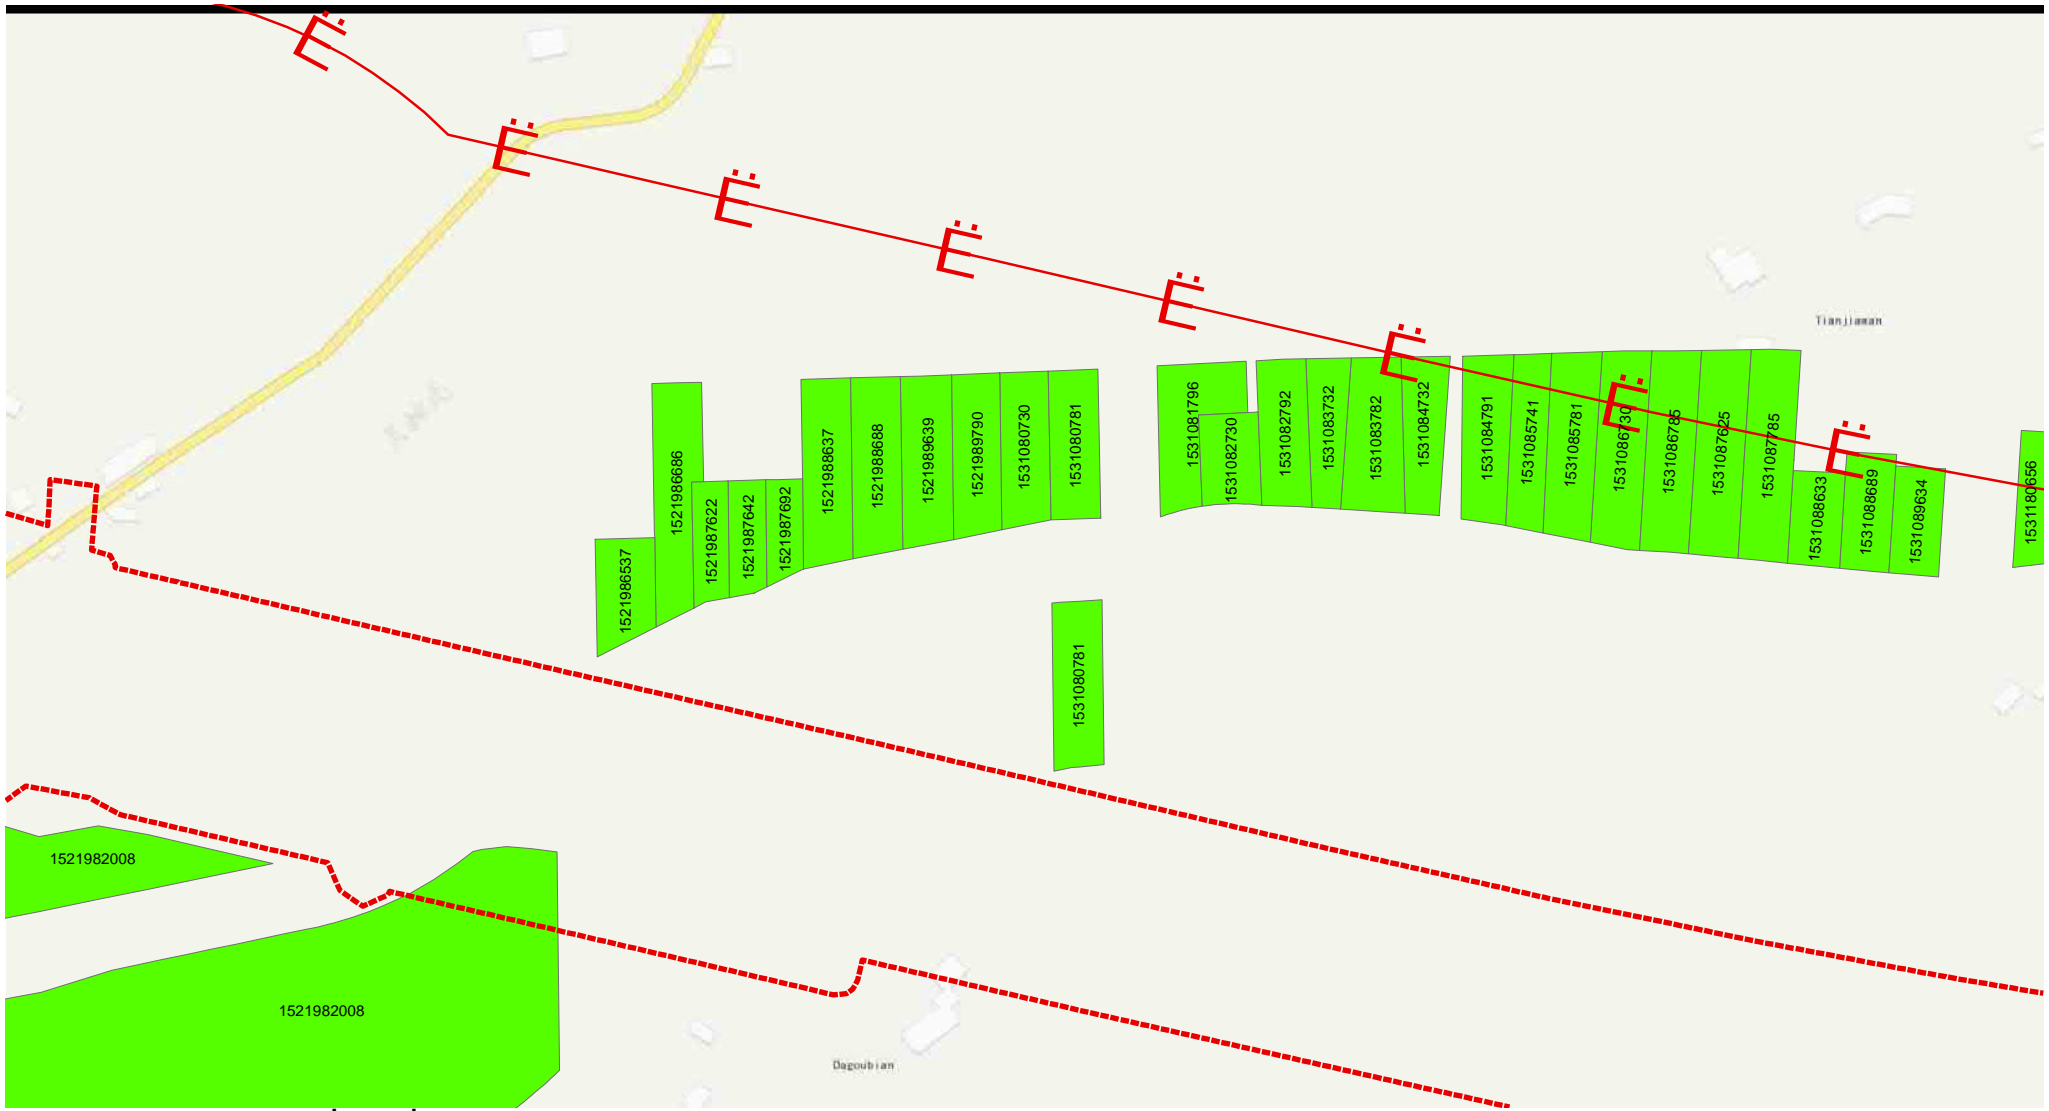

Legend

- JPA Limits of Disturbance
- 500' Offset
- Riparian Parcels within 500' of Project

0 50 Feet

**I-64 HAMPTON ROADS BRIDGE-TUNNEL EXPANSION PROJECT
RIPARIAN PARCELS WITHIN 500-FT OF LOD, VMRC IMPACT MAILING LIST MAP**